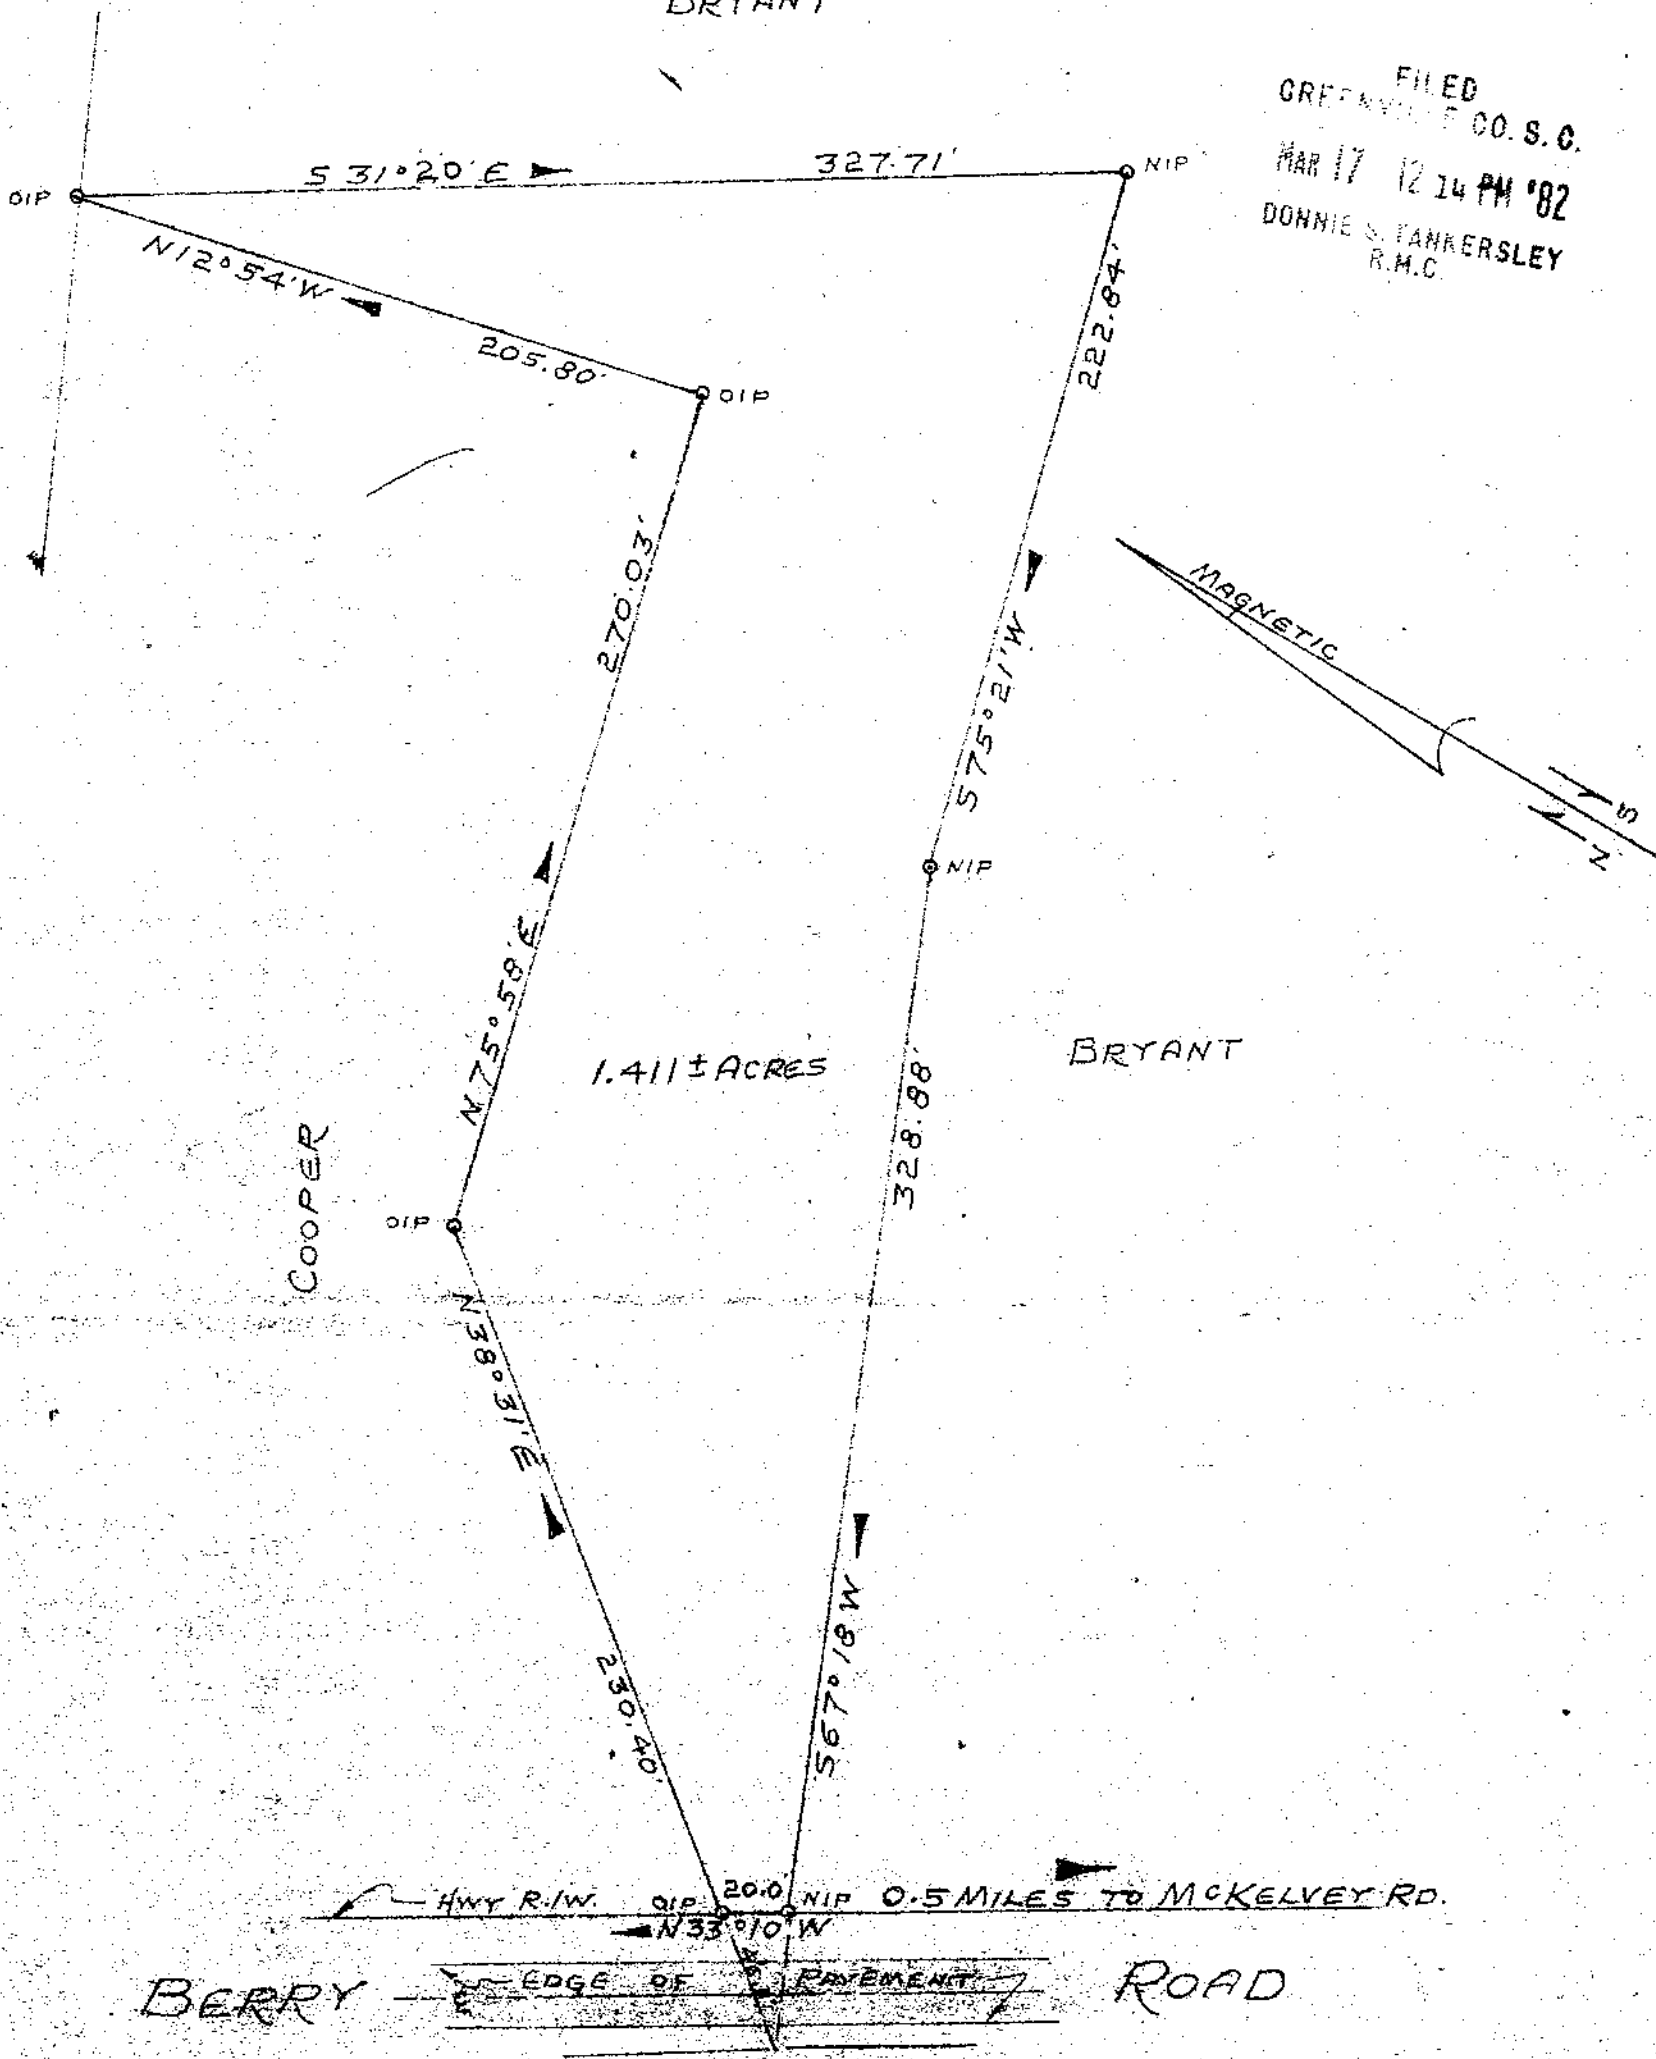

MICROFILMED

FILED  
GREENVILLE CO. S.C.  
MAR 17 12 14 PM '82  
DONNIE S. TANKERSLEY  
R.M.C.

MECKS

1.411 ± ACRES

COOPER

BRYANT

BERRY ROAD

MAR 17 1982

PROPERTY OF  
KATHY B. HIPPS  
NEAR FORK SHOALS, GREENVILLE CO., S.C.  
MAR 15, 1982  
SCALE 1" = 60'

20774

82-10

Survey by: Richard D. [Signature]  
Greenville, South Carolina

S. C. R. L. E. Nov. 1978

ENTR 2 MAR 17 82 441